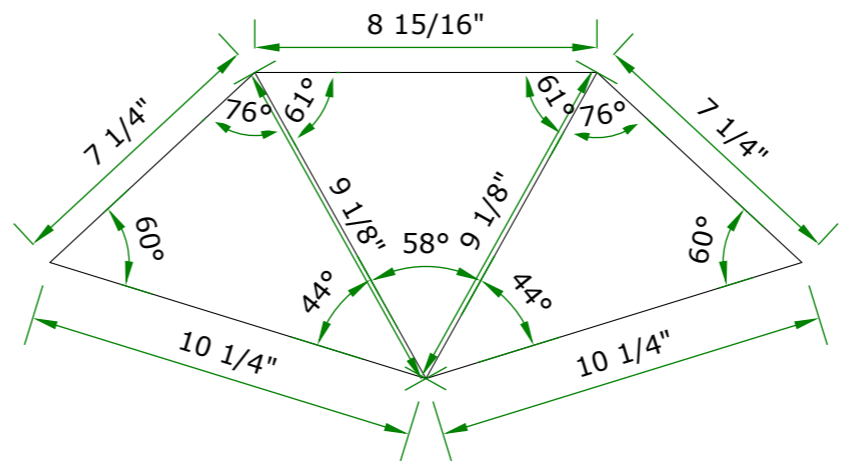

BUBBLE MACHINE

Elevation

Rafter

Bracket Connect

BUBBLE MACHINE

Perspective

Top Piece

Bottom Cone

Left Piece

Front Piece

Right Piece