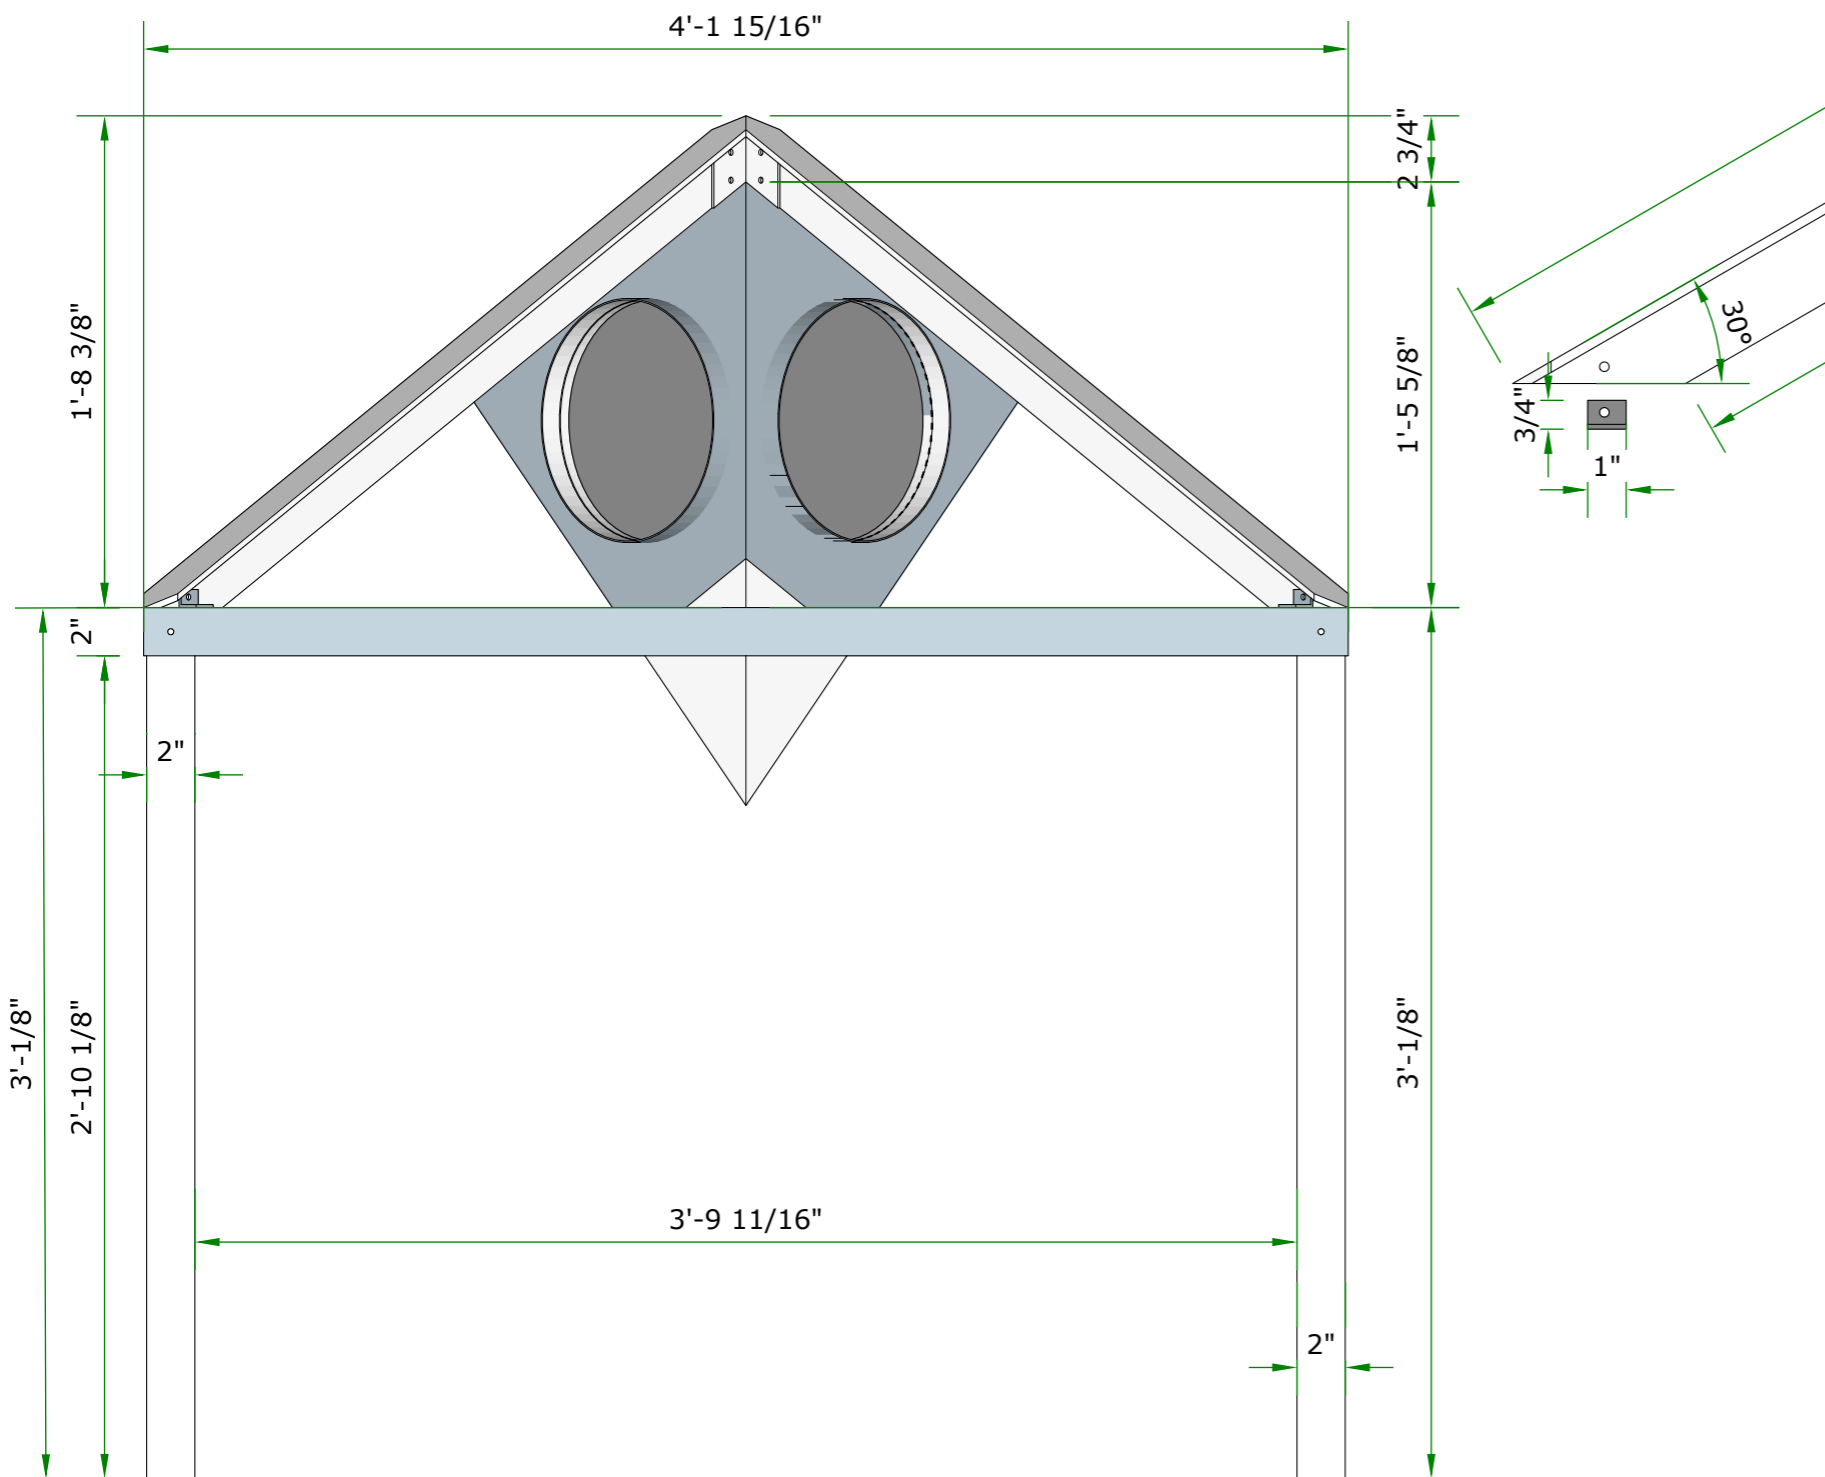

BUBBLE MACHINE

Elevation

Rafter

Bracket Connect

BUBBLE MACHINE

Perspective

Top Piece

Bottom Cone

Left Piece

Front Piece

Right Piece