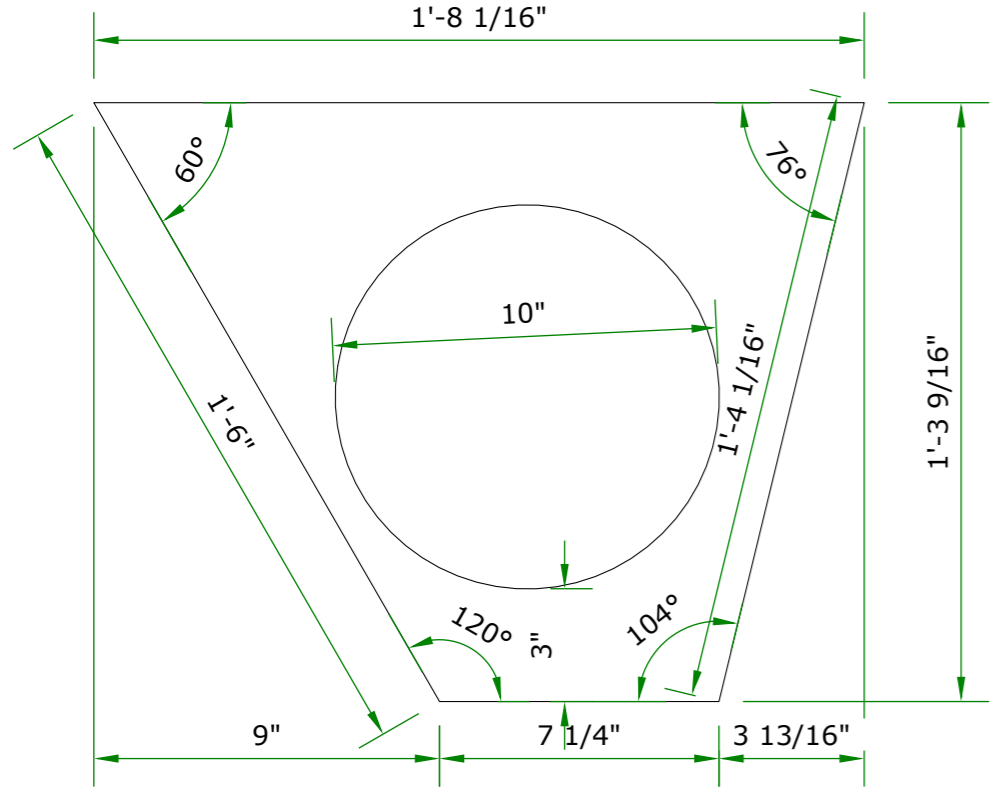

BUBBLE MACHINE

Elevation

Rafter

Bracket Connect

BUBBLE MACHINE

Perspective

Top Piece

Bottom Cone

Left Piece

Front Piece

Right Piece