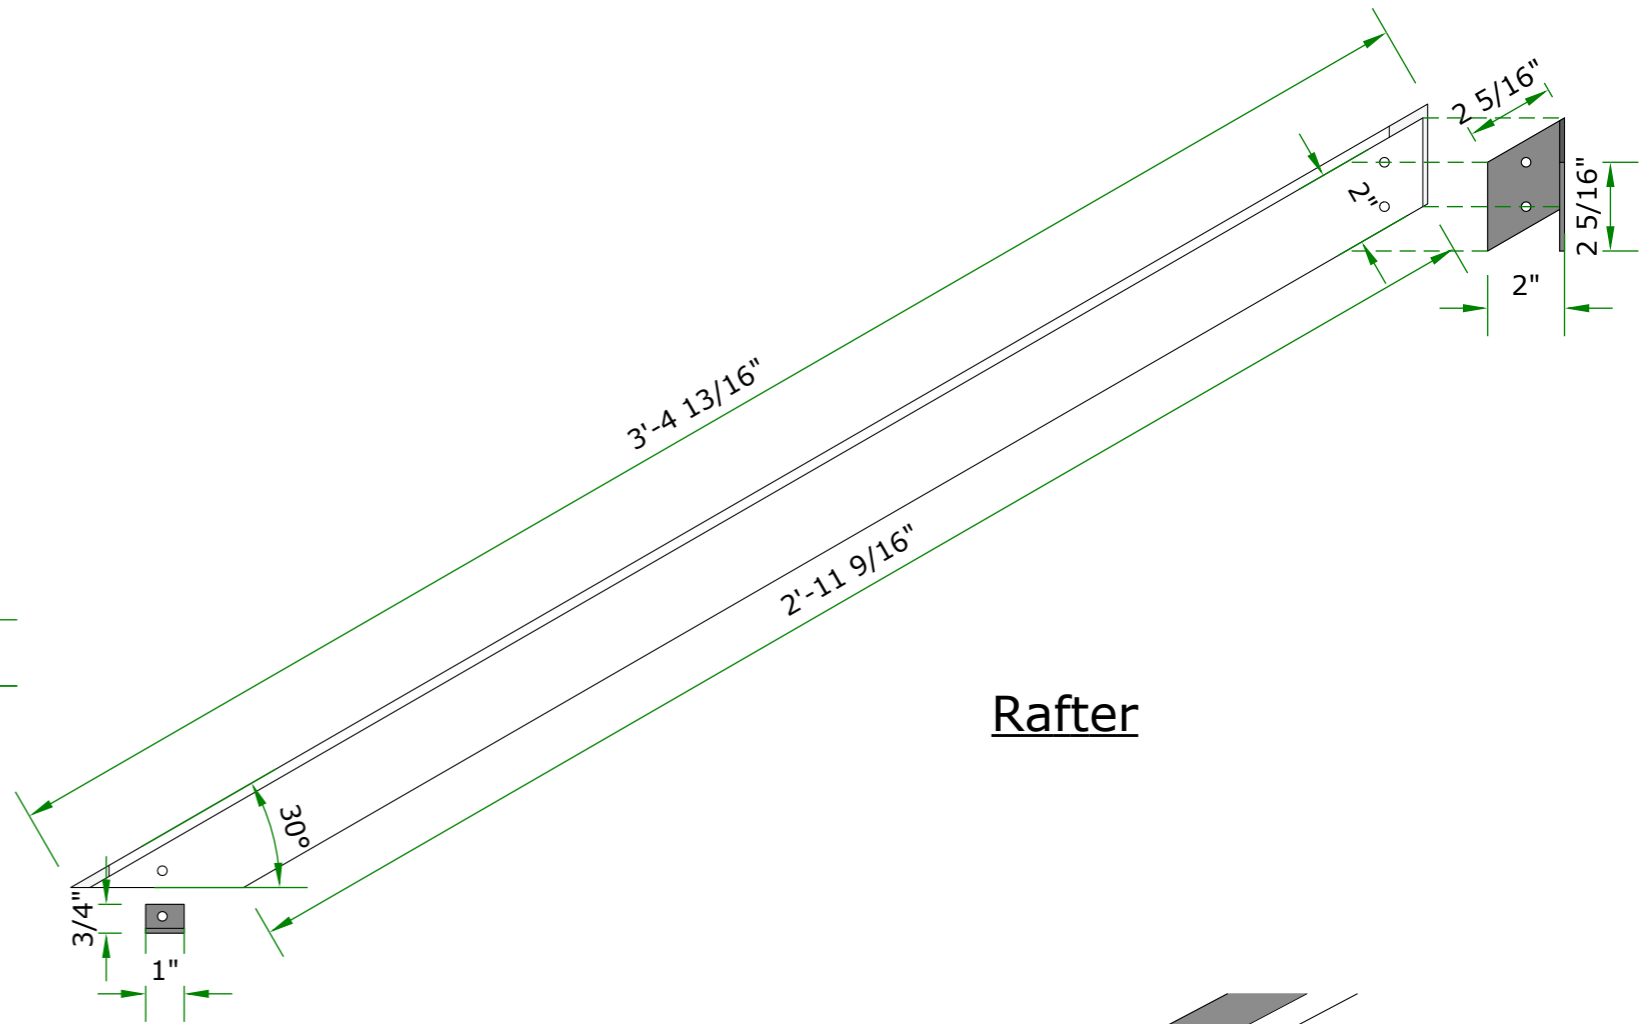

BUBBLE MACHINE

Elevation

Rafter

Bracket Connect

BUBBLE MACHINE

Perspective

Top Piece

Bottom Cone

Left Piece

Front Piece

Right Piece