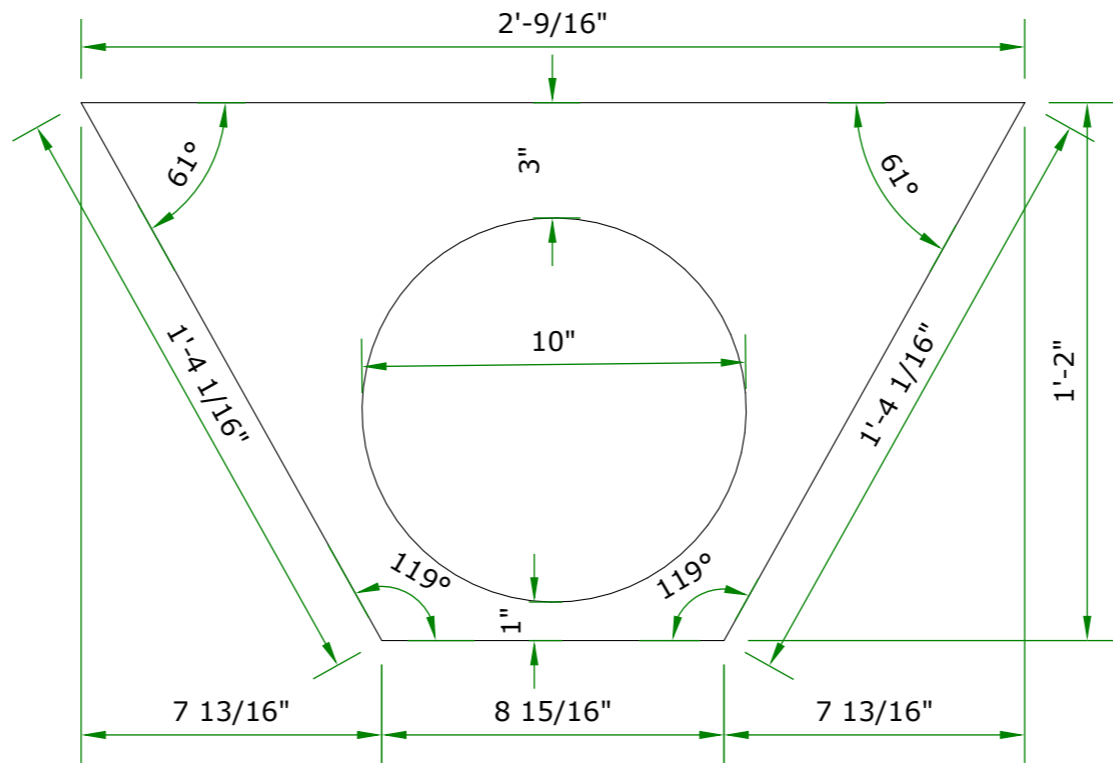

BUBBLE MACHINE

Elevation

Rafter

Bracket Connect

BUBBLE MACHINE

Perspective

Top Piece

Bottom Cone

Left Piece

Front Piece

Right Piece