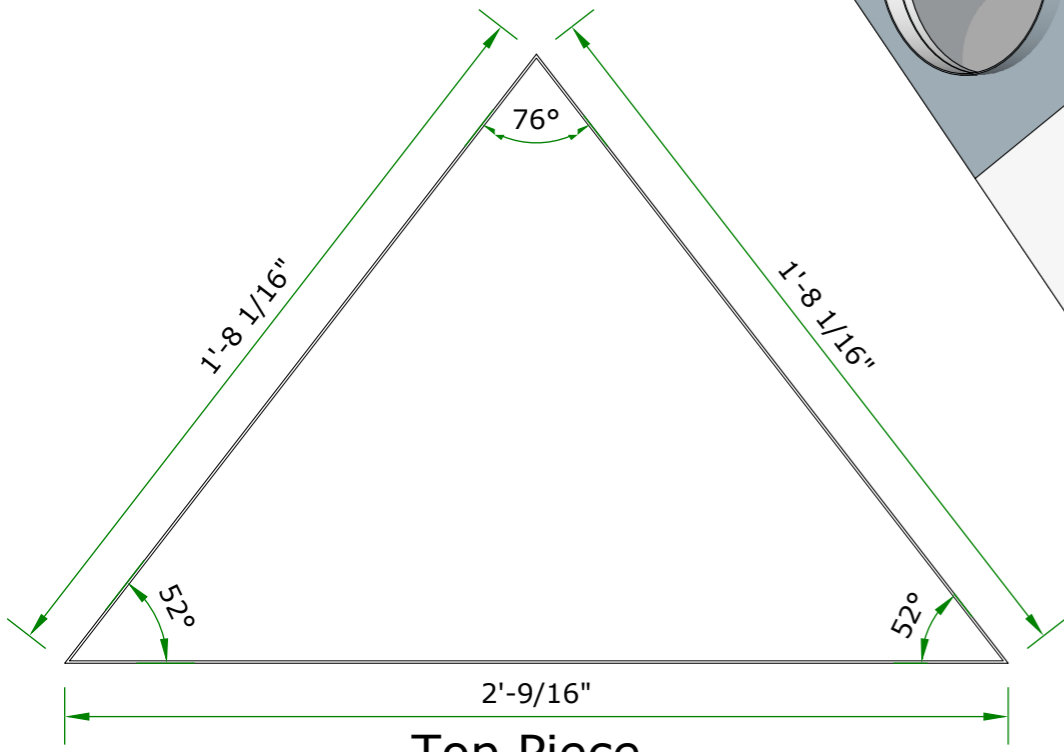

BUBBLE MACHINE

Elevation

Rafter

Bracket Connect

BUBBLE MACHINE

Perspective

Top Piece

Bottom Cone

Left Piece

Front Piece

Right Piece