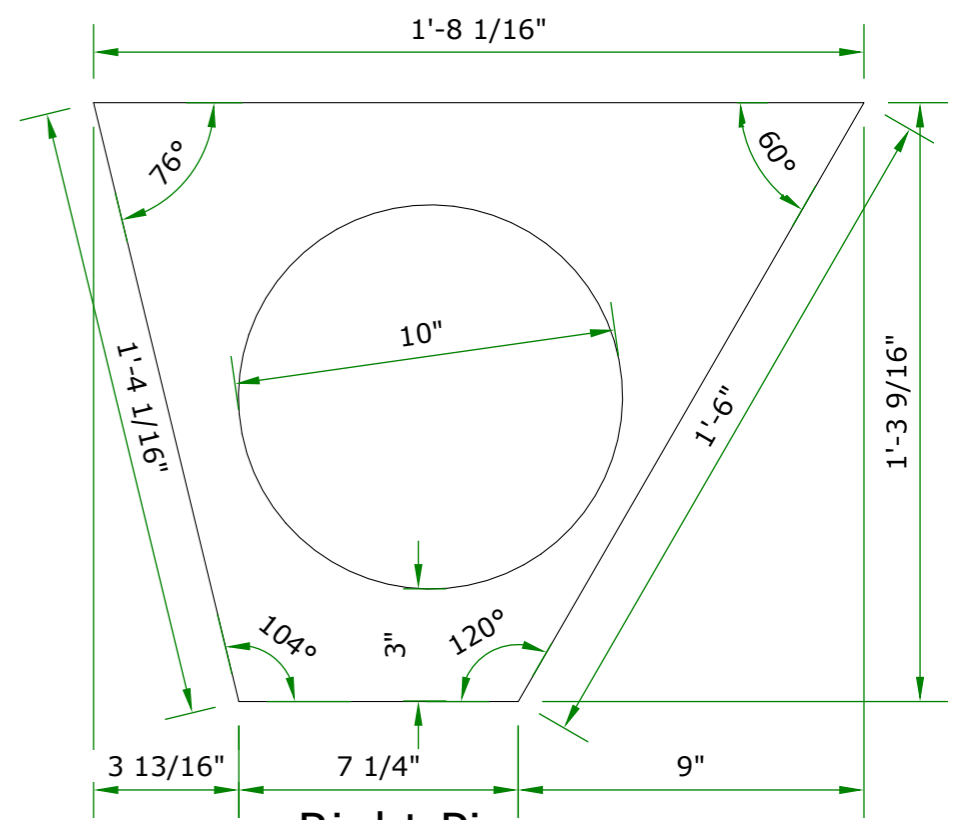

BUBBLE MACHINE

Elevation

Rafter

Bracket Connect

BUBBLE MACHINE

Perspective

Top Piece

Bottom Cone

Left Piece

Front Piece

Right Piece